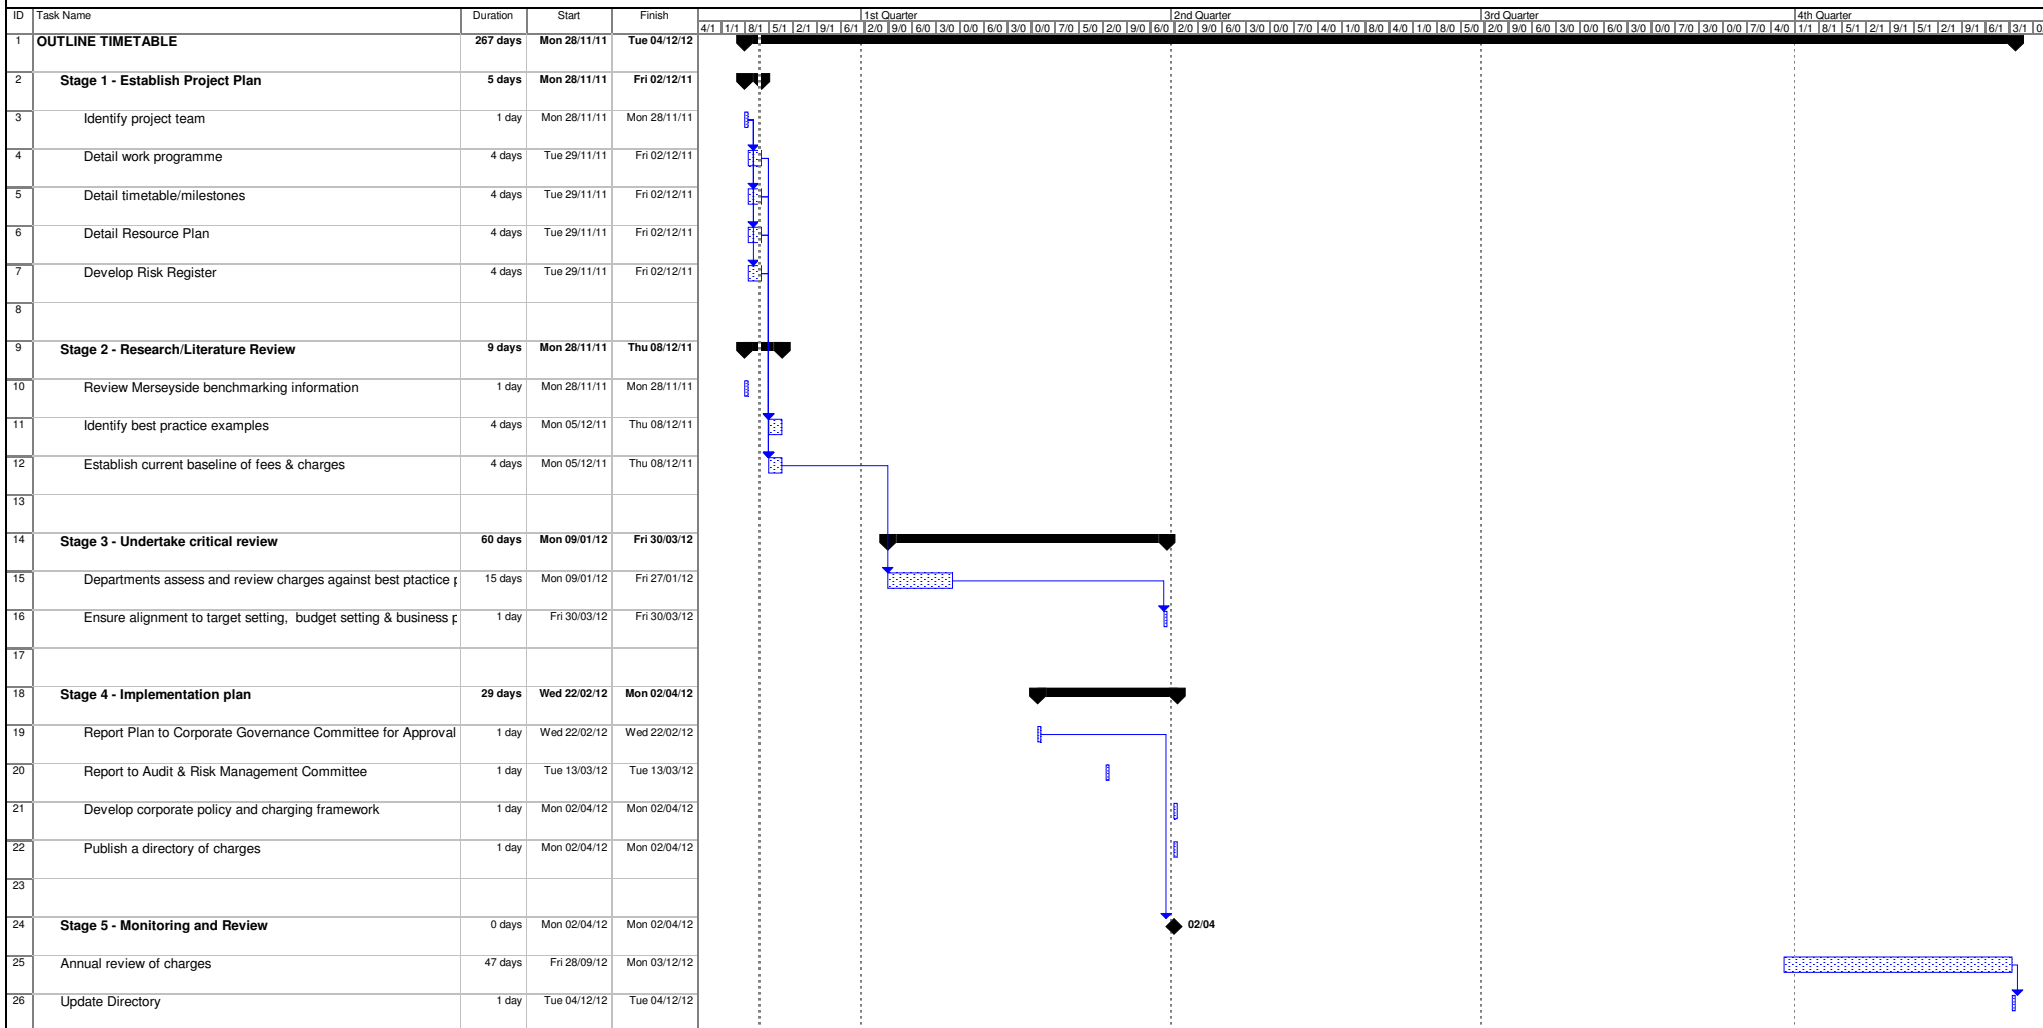

KLOE 9 FEES & CHARGES - OUTLINE PROJECT WORKPLAN

Project: CGI outline plan
Date: Fri 02/12/11

Task: [Blue box] Progress: [Black bar] Summary: [Arrow] External Tasks: [Grey box] Deadline: [Green arrow]

Split: [Dotted line] Milestone: [Diamond] Project Summary: [Thick arrow] External Milestone: [Diamond]